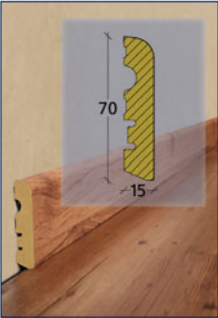

**Ktex 4 Skirting**  
20 x 40 x 2400 mm  
1 unit = 10 pieces  
1 pallet = 112 units

**Ktex 4 Outer Corners**  
1 blister pack = 2 pieces

1 box = 10 blister packs  
decors: beech, oak, maple, cherry, merbau, silver