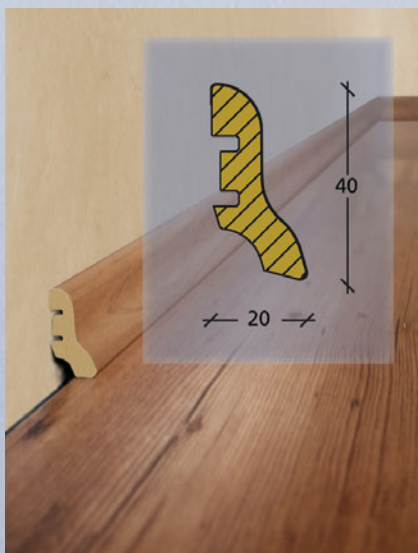

# Skirtings

**Ktex 1 Skirting**  
15 x 58 x 2400 mm  
1 unit = 10 pieces  
1 pallet = 84 units

**Ktex 1 Outer Corners**  
1 blister pack = 2 pieces

**Ktex 1 Inner Corners**  
1 blister pack = 2 pieces

**Ktex 1 End Pieces**  
1 blister pack = 1 piece right  
1 piece left