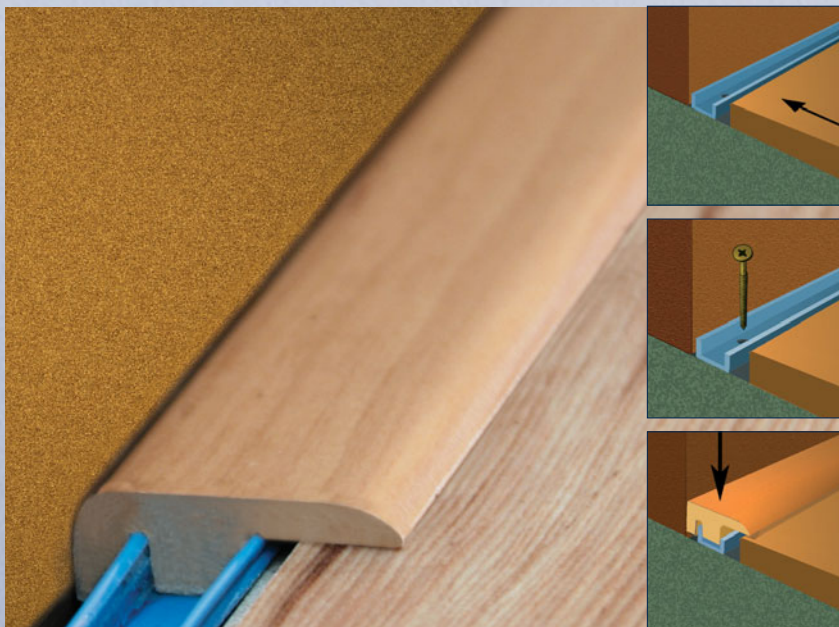

# HDF Flooring Profiles

AC 3

 floor moulding MS

7-11 mm

  
  
MS 2  
7-13 mm

**Ktex Motion Profile HDF**  
for thicknesses from 7-13 mm  
width 44 mm  
length 900 / 2700 mm  
decors: maple, birch, beech, oak,  
cognac oak, cherry, merbau, noce  
sacramento pine  
1 box = 10 pieces