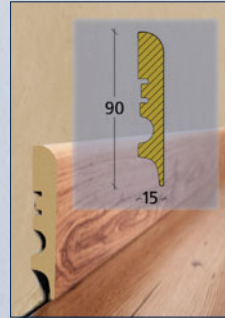

Ktex 7 Skirting
15 x 90 x 2400 mm
1 unit = 10 pieces
1 pallet = 48 units