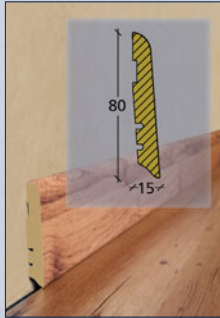

1 box = 10 blister packs
decors: beech, oak, maple, cherry, merbau, silver

Ktex 6 Skirting
15 x 80 x 2400 mm
1 unit = 10 pieces
1 pallet = 63 units