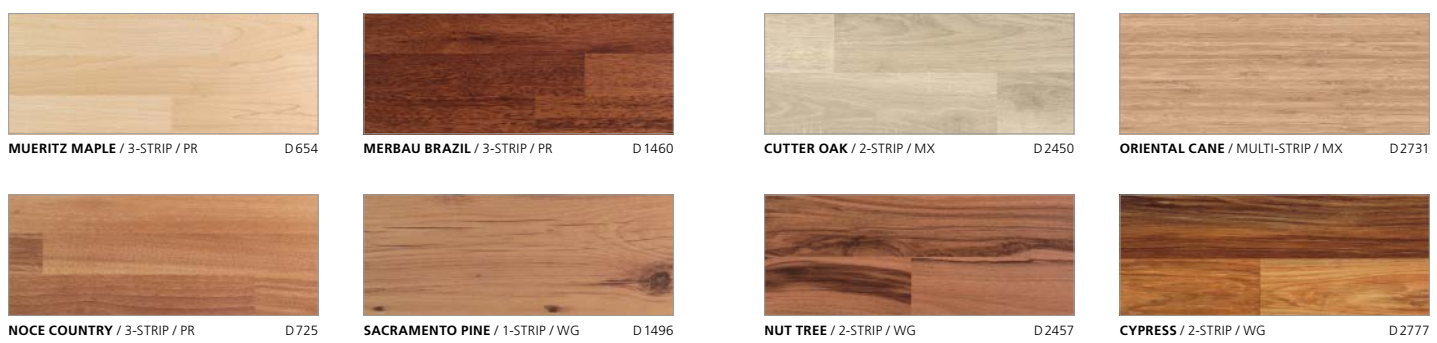

CUTTER OAK / 2-STRIP / MX D 2450
ORIENTAL CANE / MULTI-STRIP / MX D 2731

NUT TREE / 2-STRIP / WG D 2457
CYPRESS / 2-STRIP / WG D 2777

WENGE GABUN / 3-STRIP / WG D 2930
FINE OAK / MULTI-STRIP / PR D 2961

VERANDA / 1-STRIP / WG D 2940
KODIAC MAPLE / 3-STRIP / PR D 2985

MUERITZ MAPLE / 3-STRIP / PR D 654
MERBAU BRAZIL / 3-STRIP / PR D 1460

• NATURALISTIC SURFACE
PANEL 1380 x 193 x 8 mm
BOX 8 panels = 2.131 m²
PALLET 56 boxes = 119.32 m²