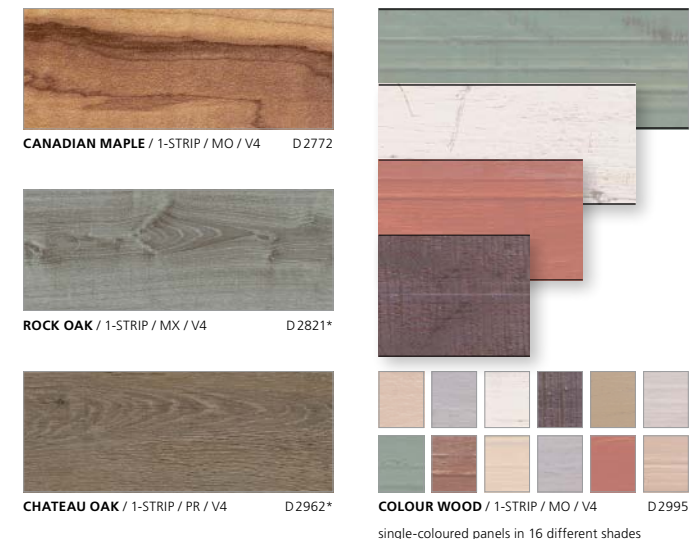

*PANEL 1380 x 157 x 10 mm
*BOX 6 panels = 1.30 m²
*PALLET 40 boxes = 52.00 m²