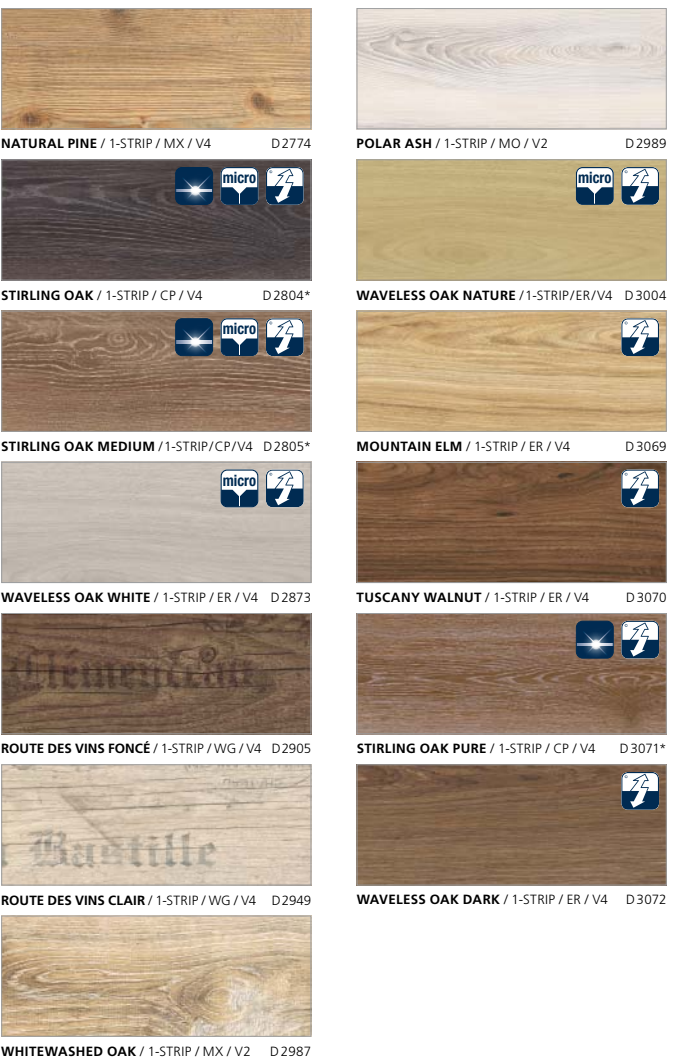

EXQUISIT

8 mm

- SHINE EFFECT
- TRADITIONAL V-GROOVE
- WOOD STRUCTURE

AC 4
COMMERCIAL 32

PANEL 1380 x 193 x 8 mm
BOX 8 panels = 2.131 m²
PALLET 56 boxes = 119.32 m²