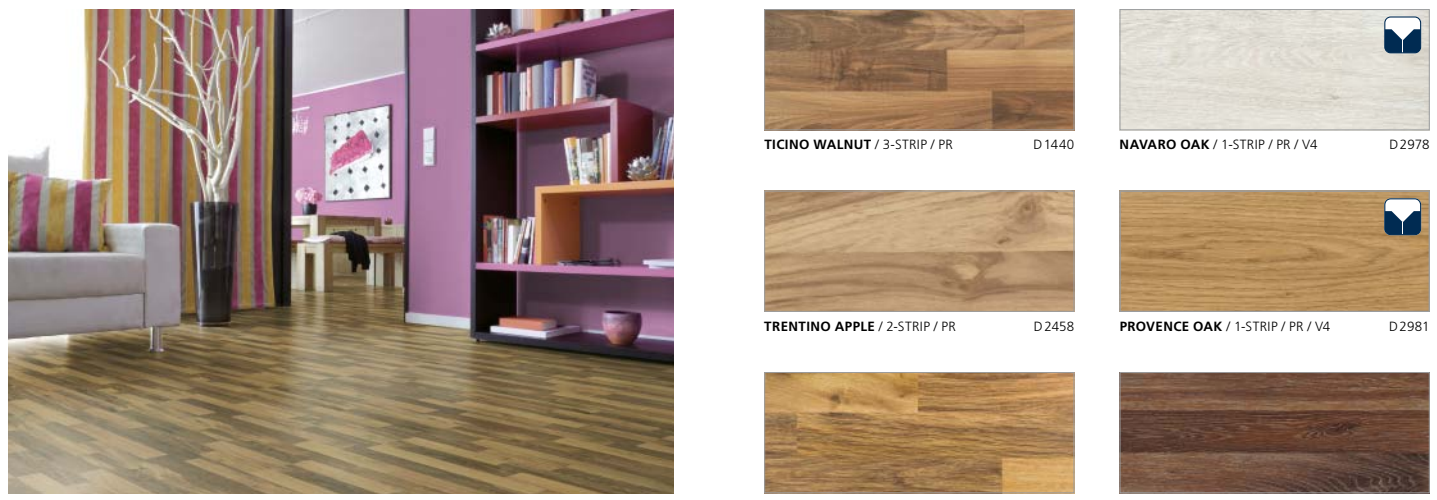

SMART 7 mm

RUPPIN OAK / 2-STRIP / PR D 1210
MOUNTAIN MAPLE / 3-STRIP / PR D 1371

KRONOTEX.COM
AC 3
PANEL 1380 x 193 x 7 mm
BOX 9 panels = 2.397 m²
PALLET 56 boxes = 134.235 m²