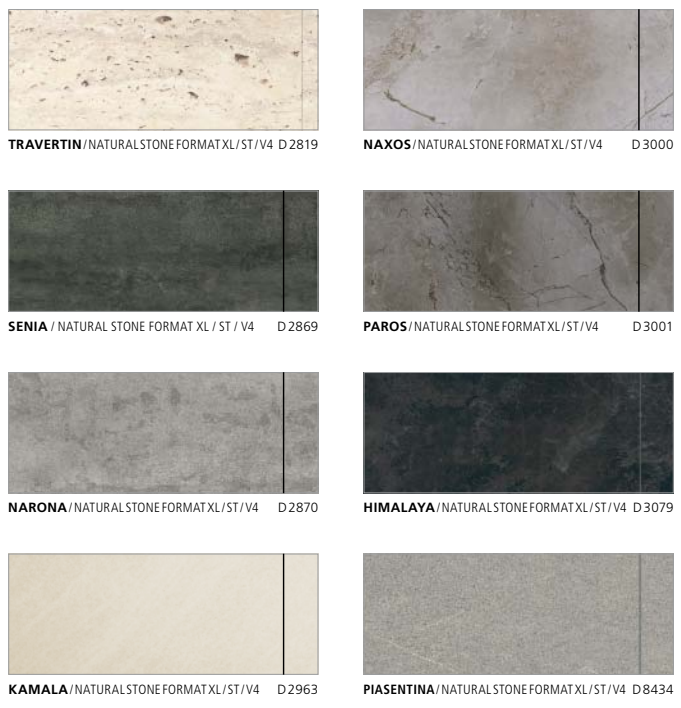

Your friendly dealer:

KRONOTEX GMBH & CO. KG
Wittstocker Chaussee 1
D-16909 Heiligengrabe / Germany
Tel. +49 (0) 339 62-69 150
Fax +49 (0) 339 62-69 288
sales.floor@kronotex.de
www.kronotex.com

GB 005-1211-7-DW

MEGA 8 mm

KAMALA / NATURAL STONE FORMAT XL / ST / V4 D 2963
PIASENTINA / NATURAL STONE FORMAT XL / ST / V4 D 8434

• NATURALISTIC SURFACE
PANEL 1302 x 326 x 8 mm
BOX 5 panels = 2.122 m²
PALLET 45 boxes = 95.502 m²