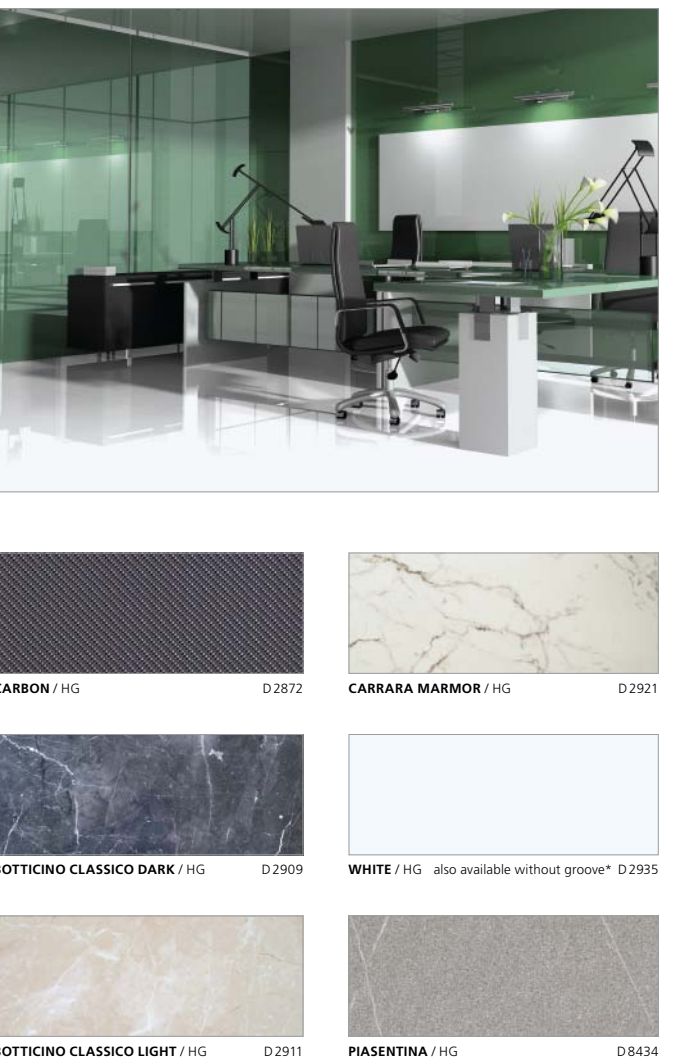

ENDLESS ELEGANCE

8 mm

- SHINE EFFECT
- TRADITIONAL V-GROOVE
- ANTISTATIC

AC 3
COMMERCIAL 33

PANEL 1380 x 244 x 8 mm
BOX 8 panels = 2.694 m²
PALLET 42 boxes = 113.138 m²

GLAMOUR

8 mm

- HIGH GLOSS SURFACE
- ENHANCED EMOSS