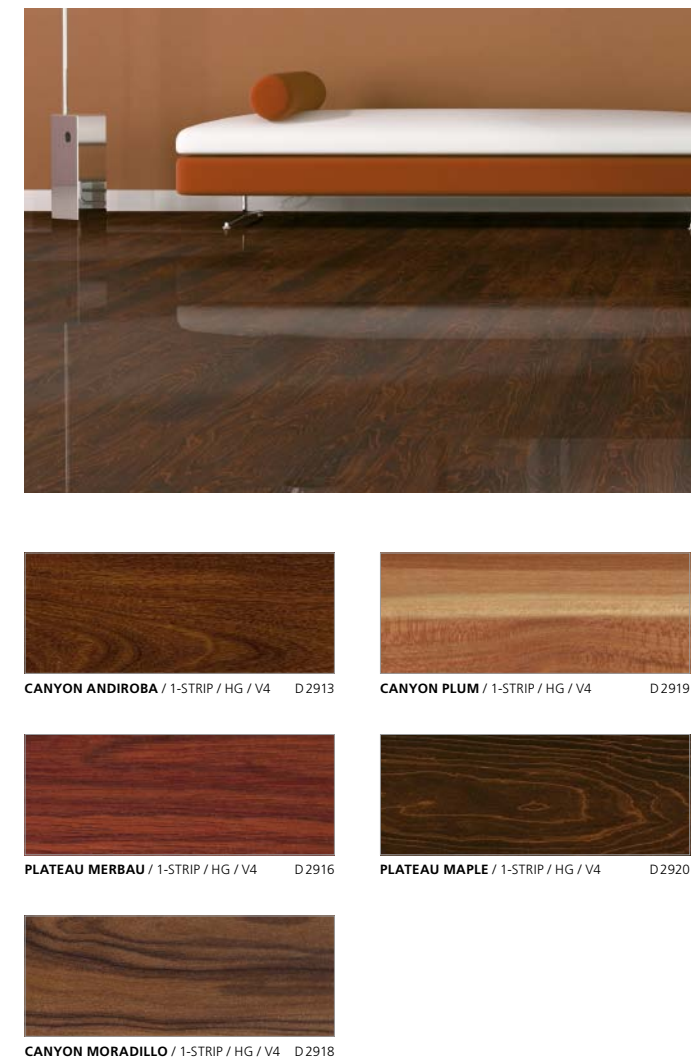

- HIGH GLOSS SURFACE
- TRADITIONAL V-GROOVE

AC 3
COMMERCIAL 33

PANEL 1380 x 193 x 8 mm
BOX 8 panels = 2.131 m²
PALLET 32 boxes = 68.183 m²