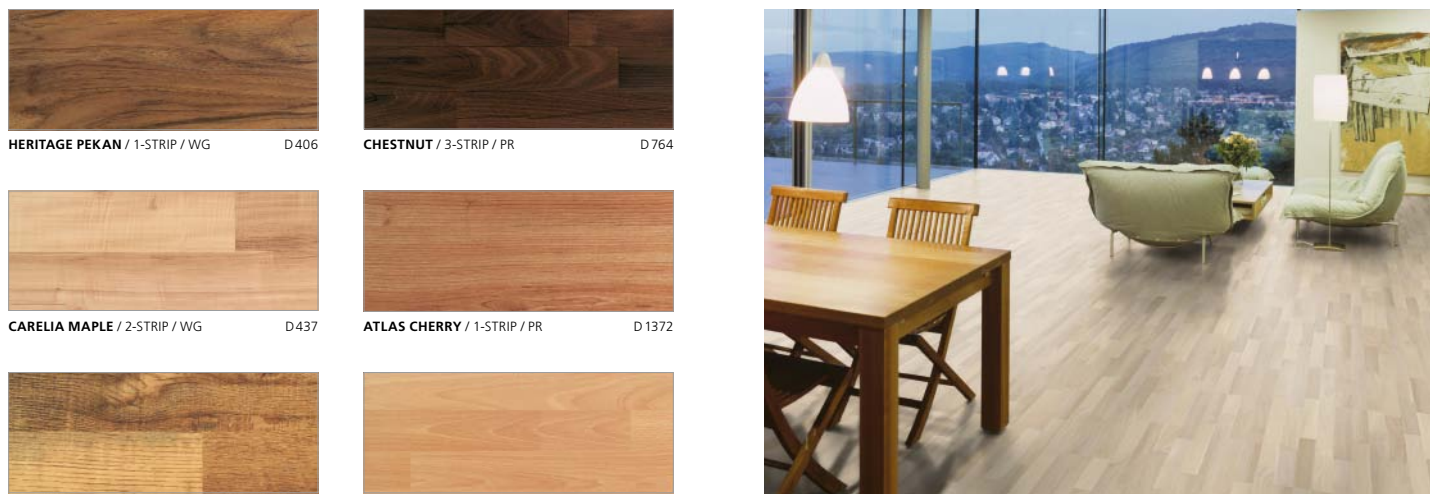

OAK ACHAT / 3-STRIP / MO D 2304
ORIENTAL CANE LIGHT / MULTI-STRIP / MX D 2730

DYNAMIC 8 mm

NATURAL OAK / 2-STRIP / WG D 644
COGNAC OAK / 3-STRIP / PR D 1412