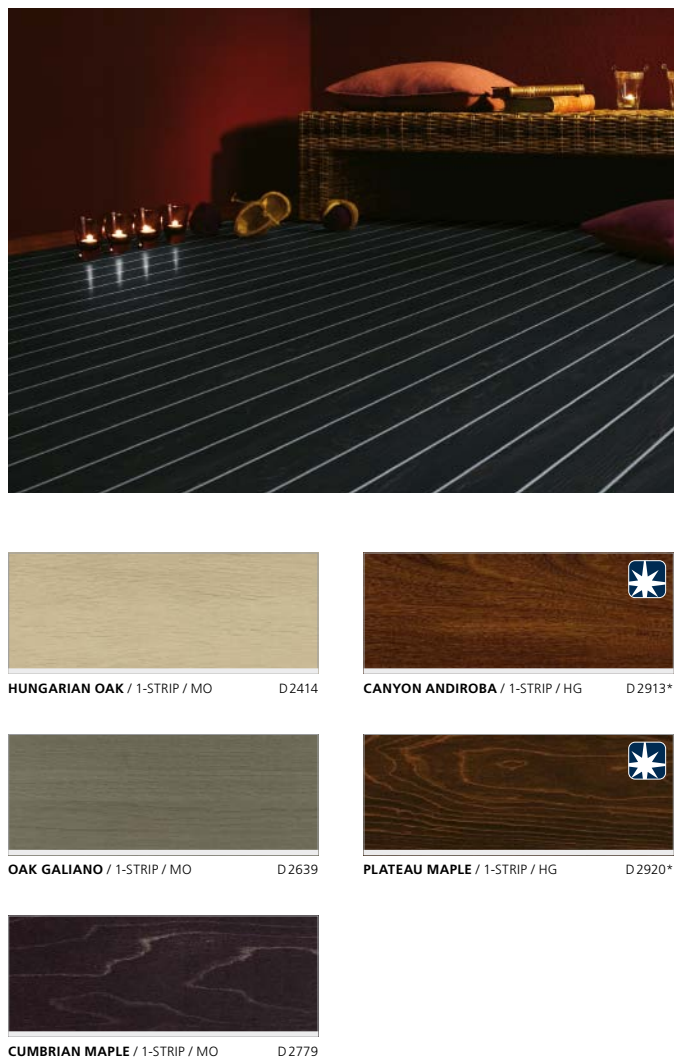

BLISS ART

10 mm

- PRE-ASSEMBLED ALUMINIUM INLAYS ON LONGITUDINAL SIDE
- EXTRA NARROW PLANK
- SPLASH PROOF
- ANTISTATIC

AC 4
AC 3
COMMERCIAL 32
* except D2913, D2920

PANEL 1376 x 113 x 10 mm
BOX 8 panels = 1.244 m²
PALLET 42 boxes = 52.244 m²