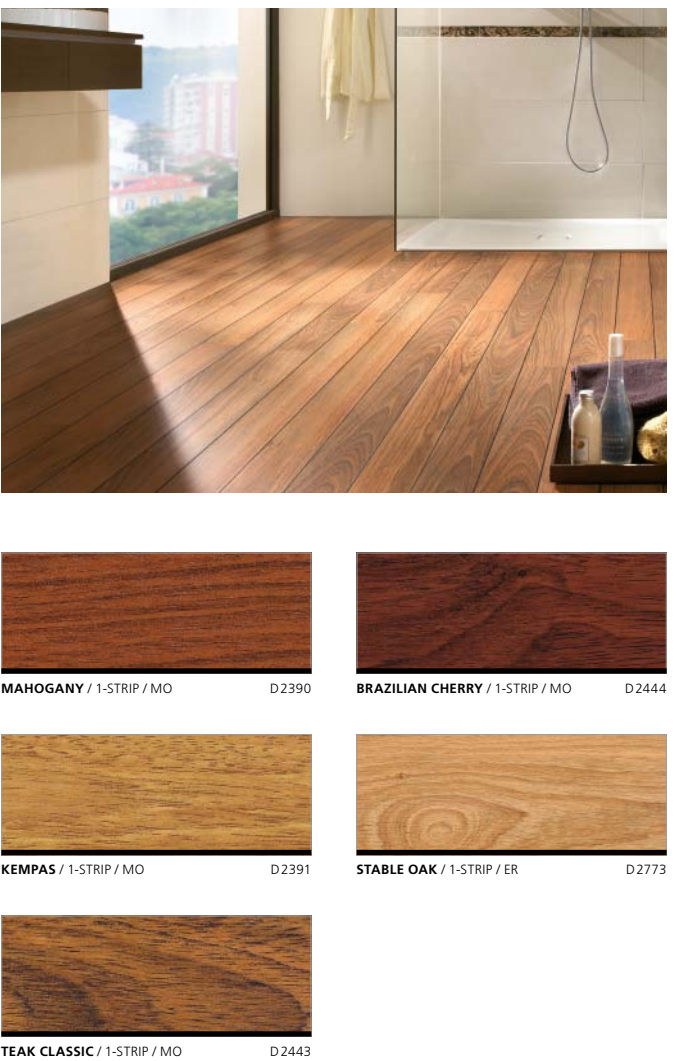

OCEAN

10 mm

- PRE-ASSEMBLED BLACK INLAYS ON LONGITUDINAL SIDE
- EXTRA NARROW PLANK
- SPLASH PROOF
- WOOD STRUCTURE
- ANTISTATIC

AC 4
COMMERCIAL 32

PANEL 1376 x 113 x 10 mm
BOX 8 panels = 1.244 m²
PALLET 42 boxes = 52.244 m²