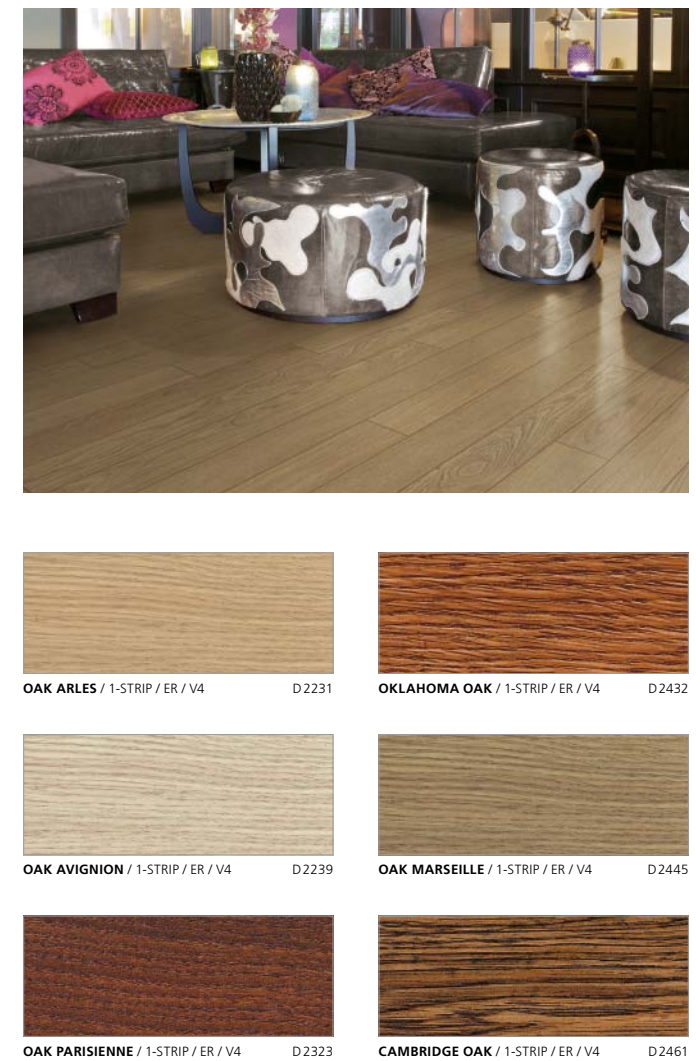

AMAZONE

10 mm

- EXTRA NARROW PLANK
- TRADITIONAL V-GROOVE
- WOOD STRUCTURE
- ANTISTATIC

AC 4
COMMERCIAL 32

PANEL 1380 x 113 x 10 mm
BOX 8 panels = 1.248 m²
PALLET 42 boxes = 52.396 m²