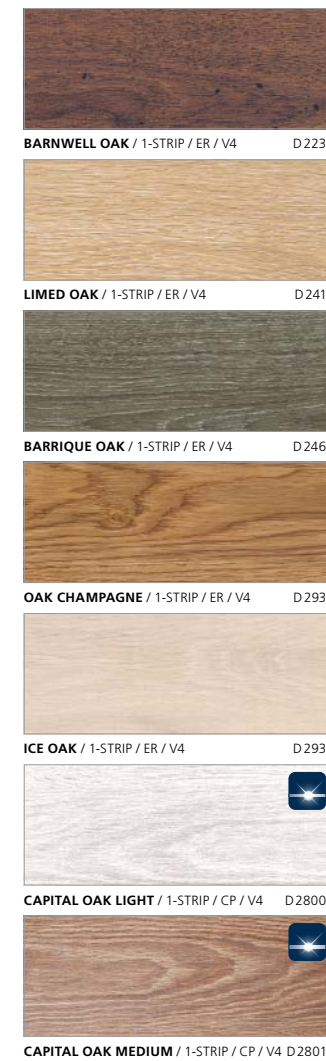

HACIENDA OAK / 1-STRIP / PR D 2928
HACIENDA OAK BEIGE / 1-STRIP / PR D 2957

WENGE GABUN / 3-STRIP / WG D 2930
FINE OAK / MULTI-STRIP / PR D 2961

VERANDA / 1-STRIP / WG D 2940
KODIAC MAPLE / 3-STRIP / PR D 2985

WILD CHERRY / 3-STRIP / PR D 1359
BEECH NOBELLE / 3-STRIP / PR D 1424

KRONOTEX.COM
AC 3
PANEL 1380 x 193 x 7 mm
BOX 9 panels = 2.397 m²
PALLET 56 boxes = 134.235 m²

COLLECTION 2012

KRONOTEX.COM

MAMMUT

12 mm

- XXL EXTRA LONG PLANK
- TRADITIONAL V-GROOVE
- WOOD STRUCTURE
- NATURAL SOUND
- ANTISTATIC

AC 5
COMMERCIAL 33

PANEL 1845 x 188 x 12 mm
BOX 4 panels = 1.387 m²
PALLET 56 boxes = 77.697 m²

ROBUSTO

12 mm

- FOR HIGHEST DEMANDS
- WOOD STRUCTURE
- NATURAL SOUND
- ANTISTATIC