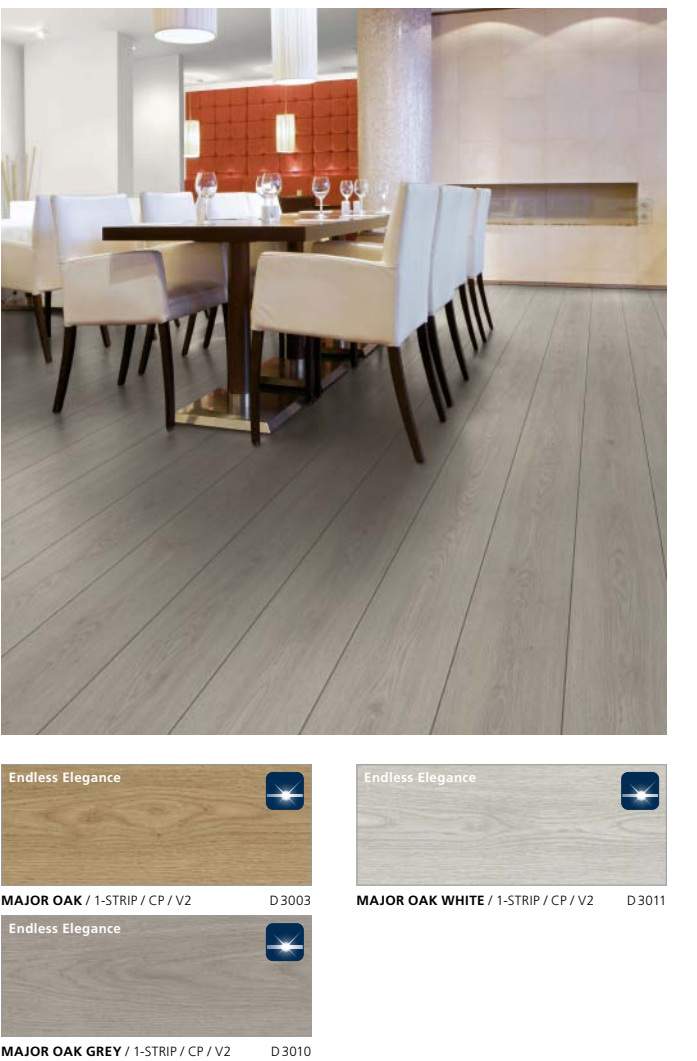

ENDLESS ELEGANCE

8 mm

- SHINE EFFECT
- TRADITIONAL V-GROOVE
- ANTISTATIC

AC 3
COMMERCIAL 33

PANEL 1380 x 244 x 8 mm
BOX 8 panels = 2.694 m²
PALLET 42 boxes = 113.138 m²