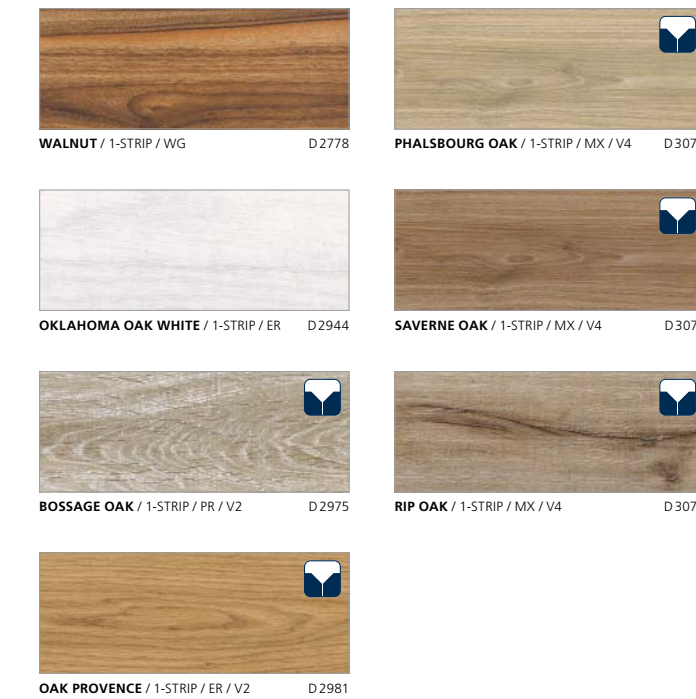

ROBUSTO

12 mm

- FOR HIGHEST DEMANDS
- WOOD STRUCTURE
- NATURAL SOUND
- ANTISTATIC

AC 5
COMMERCIAL 33

PANEL 1375 x 188 x 12 mm
BOX 5 panels = 1.293 m²
PALLET 56 boxes = 72.38 m²