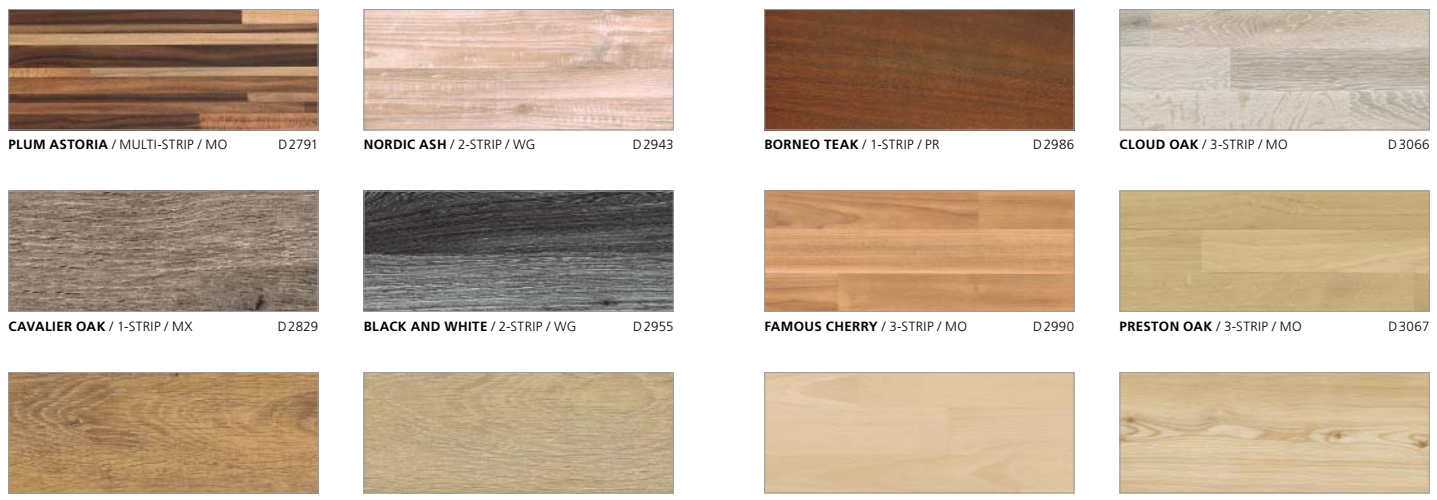

HACIENDA OAK / 1-STRIP / PR D 2928
HACIENDA OAK BEIGE / 1-STRIP / PR D 2957

WENGE GABUN / 3-STRIP / WG D 2930
FINE OAK / MULTI-STRIP / PR D 2961

VERANDA / 1-STRIP / WG D 2940
KODIAC MAPLE / 3-STRIP / PR D 2985