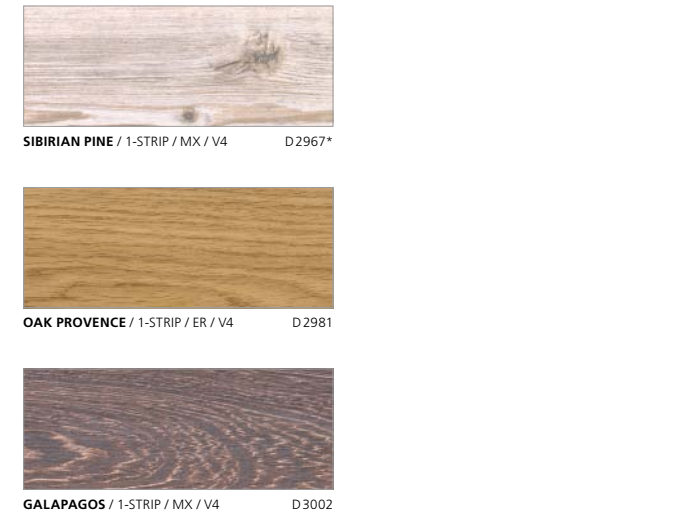

*PANEL 1380 x 157 x 10 mm
*BOX 6 panels = 1.30 m²
*PALLET 40 boxes = 52.00 m²